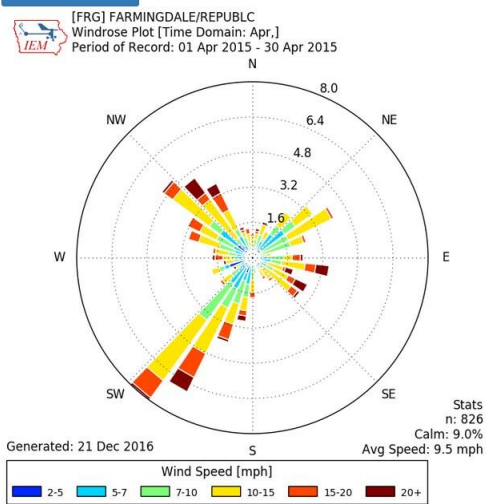

Appendix IV – Historic Weather Data

Appendix IV – Historic Weather Data

History for KNYPORTW3

Schreiber High School, Port Washington, NY. Location is approximately 3.5 miles NNE of Greentree.

Appendix IV – Historic Weather Data

KNYPORTW3 Weather Graph for April 2010

Appendix IV – Historic Weather Data

KNYPORW3 Weather Graph for May 2010

Appendix IV – Historic Weather Data

KNYPORW3 Weather Graph for March 2011

Appendix IV – Historic Weather Data