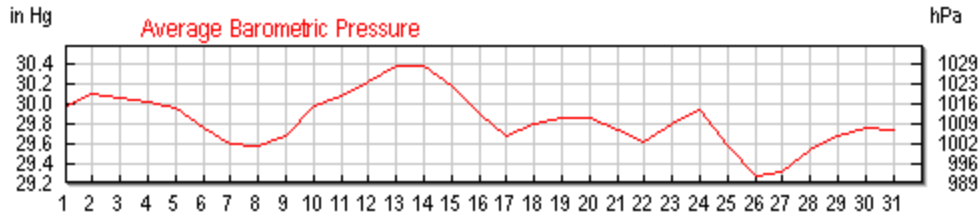

Appendix IV – Historic Weather Data

KNYFLORA1 Weather Graph for April 2010