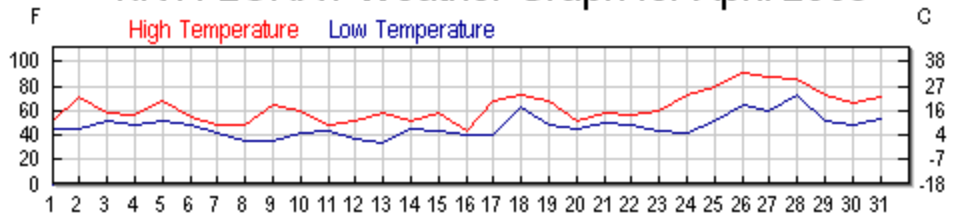

KNYPORTW3 Weather Graph for April 2012

Appendix IV – Historic Weather Data

KNYFLORA1 Weather Graph for April 2012

Appendix IV – Historic Weather Data

KNYPORW3 Weather Graph for May 2012

Appendix IV – Historic Weather Data

Weather Station is in Floral Park, about 5 miles south of Greentree

KNYFLORA1 Weather Graph for April 2011

Appendix IV – Historic Weather Data

KNYFLORA1 Weather Graph for April 2010

Appendix IV – Historic Weather Data

KNYFLORA1 Weather Graph for April 2009

Appendix IV – Historic Weather Data

KNYFLORA1 Weather Graph for April 2008