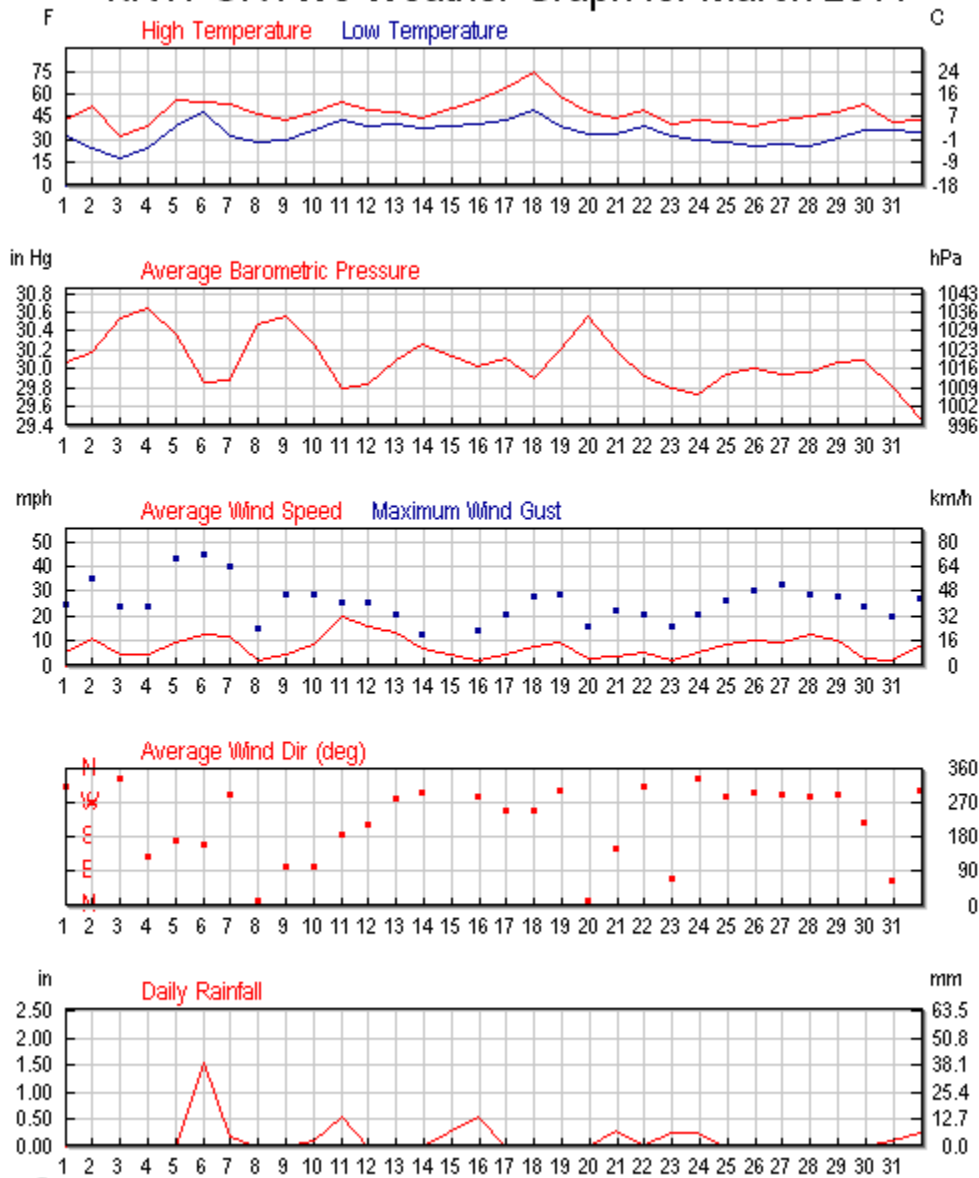

Appendix IV – Historic Weather Data

Appendix IV – Historic Weather Data

History for KNYPORTW3

Schreiber High School, Port Washington, NY. Location is approximately 3.5 miles NNE of Greentree.

Appendix IV – Historic Weather Data

KNYPORTW3 Weather Graph for April 2010

Appendix IV – Historic Weather Data

KNYPORW3 Weather Graph for May 2010

Appendix IV – Historic Weather Data

KNYPORW3 Weather Graph for March 2011

Appendix IV – Historic Weather Data

KNYPORW3 Weather Graph for April 2011

Appendix IV – Historic Weather Data

KNYPORW3 Weather Graph for May 2011

Appendix IV – Historic Weather Data

KNYPORTW3 Weather Graph for March 2012

Appendix IV – Historic Weather Data