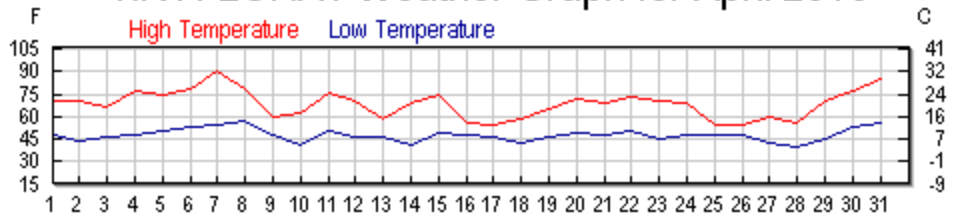

Appendix IV – Historic Weather Data

KNYFLORA1 Weather Graph for April 2010