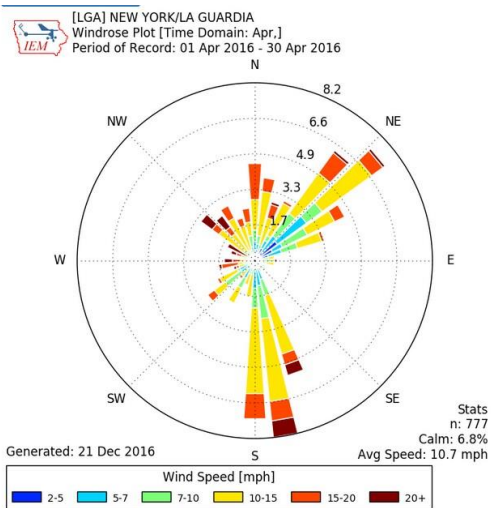

Appendix IV – Historic Weather Data

Appendix IV – Historic Weather Data

History for KNYPORTW3

Schreiber High School, Port Washington, NY. Location is approximately 3.5 miles NNE of Greentree.

Appendix IV – Historic Weather Data

KNYPORTW3 Weather Graph for April 2010

Appendix IV – Historic Weather Data

KNYPORW3 Weather Graph for May 2010

Appendix IV – Historic Weather Data

KNYPORW3 Weather Graph for March 2011

Appendix IV – Historic Weather Data

KNYPORW3 Weather Graph for April 2011

Appendix IV – Historic Weather Data

KNYPORW3 Weather Graph for May 2011

Appendix IV – Historic Weather Data

KNYPORTW3 Weather Graph for March 2012

Appendix IV – Historic Weather Data