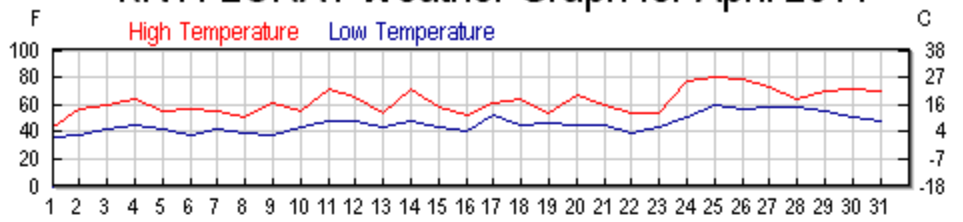

Appendix IV – Historic Weather Data

Weather Station is in Floral Park, about 5 miles south of Greentree

KNYFLORA1 Weather Graph for April 2011