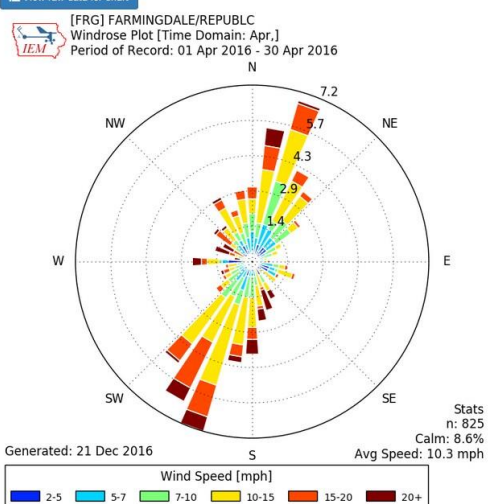

Appendix IV – Historic Weather Data

Appendix IV – Historic Weather Data

History for KNYPORTW3

Schreiber High School, Port Washington, NY. Location is approximately 3.5 miles NNE of Greentree.

Appendix IV – Historic Weather Data

KNYPORTW3 Weather Graph for April 2010

Appendix IV – Historic Weather Data

KNYPORW3 Weather Graph for May 2010

Appendix IV – Historic Weather Data

KNYPORW3 Weather Graph for March 2011

Appendix IV – Historic Weather Data