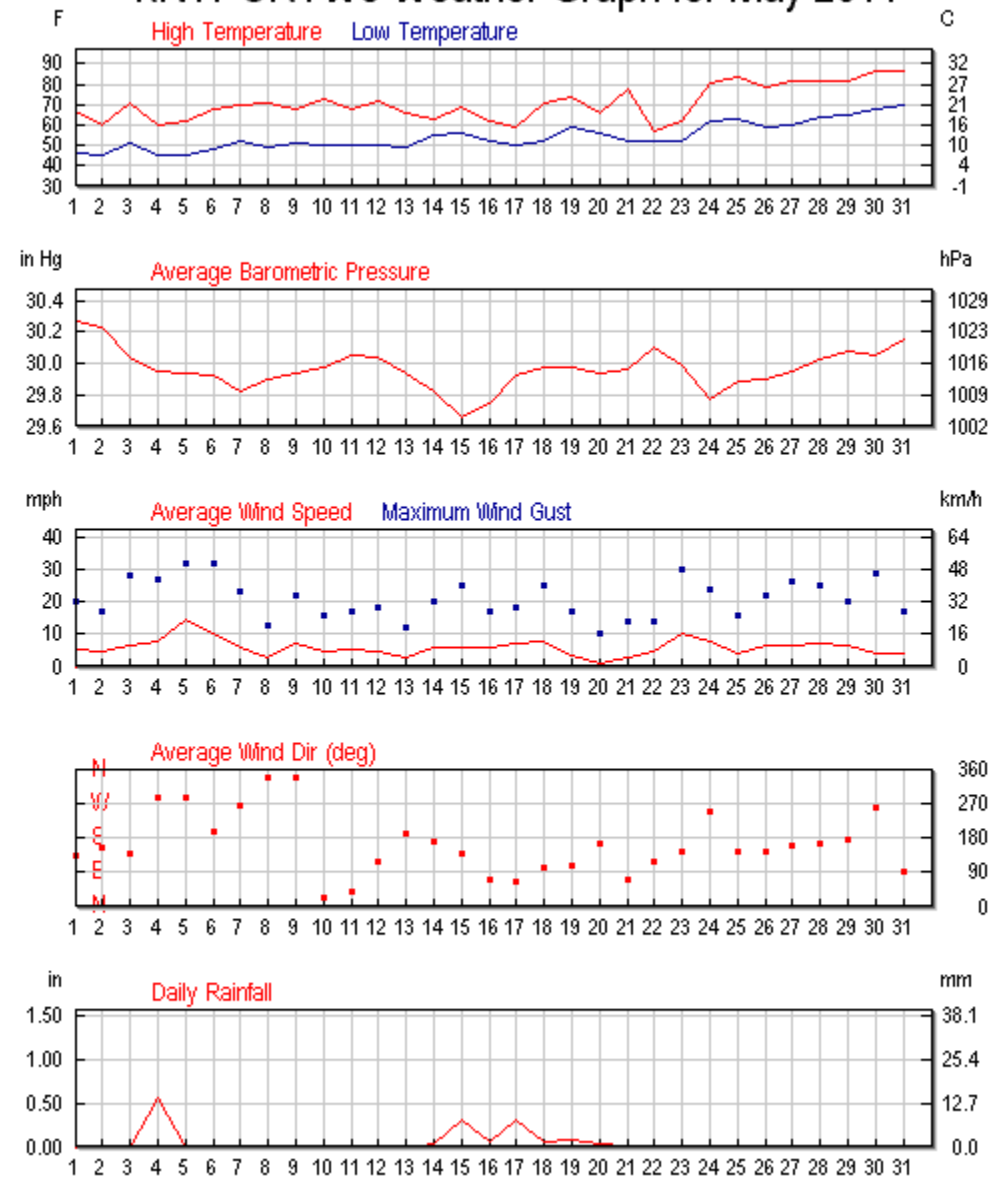

Appendix IV – Historic Weather Data

Appendix IV – Historic Weather Data

History for KNYPORTW3

Schreiber High School, Port Washington, NY. Location is approximately 3.5 miles NNE of Greentree.

Appendix IV – Historic Weather Data

KNYPORTW3 Weather Graph for April 2010

Appendix IV – Historic Weather Data

KNYPORW3 Weather Graph for May 2010

Appendix IV – Historic Weather Data

KNYPORW3 Weather Graph for March 2011

Appendix IV – Historic Weather Data

KNYPORW3 Weather Graph for April 2011

Appendix IV – Historic Weather Data

KNYPORW3 Weather Graph for May 2011

Appendix IV – Historic Weather Data

KNYPORTW3 Weather Graph for March 2012

Appendix IV – Historic Weather Data