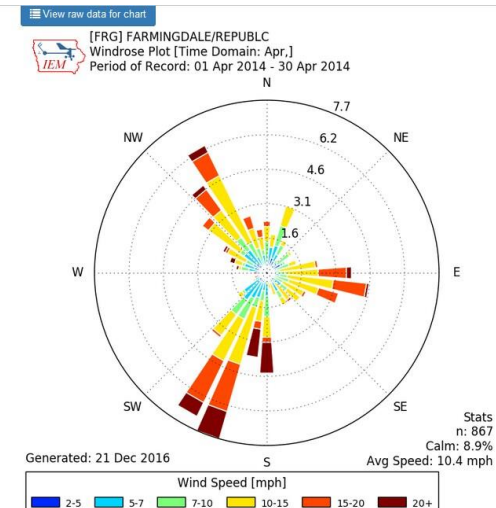

Appendix IV – Historic Weather Data

Appendix IV – Historic Weather Data

History for KNYPORTW3

Schreiber High School, Port Washington, NY. Location is approximately 3.5 miles NNE of Greentree.

Appendix IV – Historic Weather Data

KNYPORTW3 Weather Graph for April 2010

Appendix IV – Historic Weather Data

KNYPORW3 Weather Graph for May 2010

Appendix IV – Historic Weather Data

KNYPORW3 Weather Graph for March 2011

Appendix IV – Historic Weather Data

KNYPORW3 Weather Graph for April 2011

Appendix IV – Historic Weather Data

KNYPORW3 Weather Graph for May 2011

Appendix IV – Historic Weather Data

KNYPORTW3 Weather Graph for March 2012

Appendix IV – Historic Weather Data