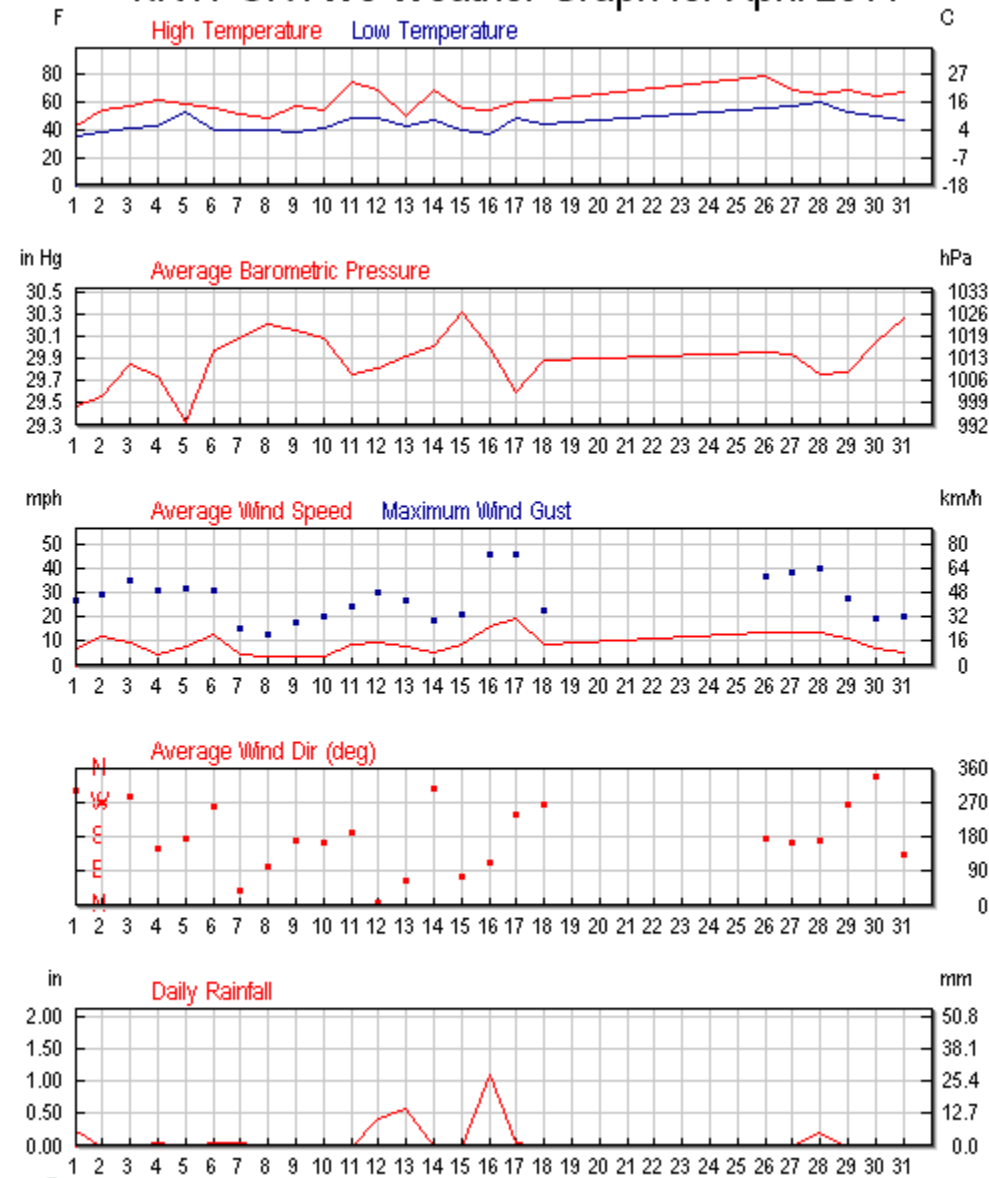

Appendix IV – Historic Weather Data

Appendix IV – Historic Weather Data

History for KNYPORTW3

Schreiber High School, Port Washington, NY. Location is approximately 3.5 miles NNE of Greentree.

Appendix IV – Historic Weather Data

KNYPORTW3 Weather Graph for April 2010

Appendix IV – Historic Weather Data

KNYPORW3 Weather Graph for May 2010

Appendix IV – Historic Weather Data

KNYPORW3 Weather Graph for March 2011

Appendix IV – Historic Weather Data

KNYPORW3 Weather Graph for April 2011

Appendix IV – Historic Weather Data

KNYPORW3 Weather Graph for May 2011

Appendix IV – Historic Weather Data

KNYPORTW3 Weather Graph for March 2012

Appendix IV – Historic Weather Data