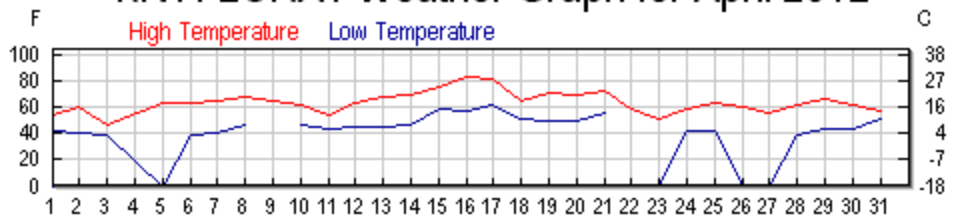

KNYPORTW3 Weather Graph for April 2010

Appendix IV – Historic Weather Data

KNYPORW3 Weather Graph for May 2010

Appendix IV – Historic Weather Data

KNYPORW3 Weather Graph for March 2011

Appendix IV – Historic Weather Data

KNYPORW3 Weather Graph for April 2011

Appendix IV – Historic Weather Data

KNYPORW3 Weather Graph for May 2011

Appendix IV – Historic Weather Data

KNYPORTW3 Weather Graph for March 2012

Appendix IV – Historic Weather Data

KNYPORTW3 Weather Graph for April 2012

Appendix IV – Historic Weather Data

KNYFLORA1 Weather Graph for April 2012

Appendix IV – Historic Weather Data

KNYPORW3 Weather Graph for May 2012

Appendix IV – Historic Weather Data