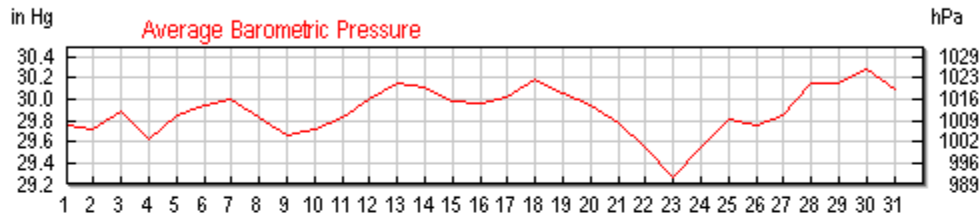

KNYPORTW3 Weather Graph for April 2010

Appendix IV – Historic Weather Data

KNYPORW3 Weather Graph for May 2010

Appendix IV – Historic Weather Data

KNYPORW3 Weather Graph for March 2011

Appendix IV – Historic Weather Data

KNYPORW3 Weather Graph for April 2011

Appendix IV – Historic Weather Data

KNYPORW3 Weather Graph for May 2011

Appendix IV – Historic Weather Data

KNYPORTW3 Weather Graph for March 2012

Appendix IV – Historic Weather Data

KNYPORTW3 Weather Graph for April 2012

Appendix IV – Historic Weather Data

KNYFLORA1 Weather Graph for April 2012

Appendix IV – Historic Weather Data

KNYPORW3 Weather Graph for May 2012

Appendix IV – Historic Weather Data