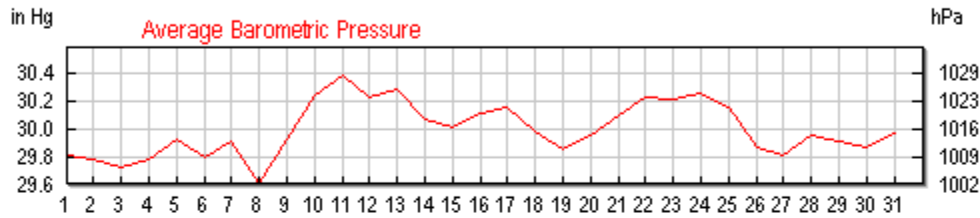

Appendix IV – Historic Weather Data

Appendix IV – Historic Weather Data

History for KNYPORTW3

Schreiber High School, Port Washington, NY. Location is approximately 3.5 miles NNE of Greentree.

Appendix IV – Historic Weather Data

KNYPORTW3 Weather Graph for April 2010

Appendix IV – Historic Weather Data

KNYPORW3 Weather Graph for May 2010

Appendix IV – Historic Weather Data

KNYPORW3 Weather Graph for March 2011

Appendix IV – Historic Weather Data