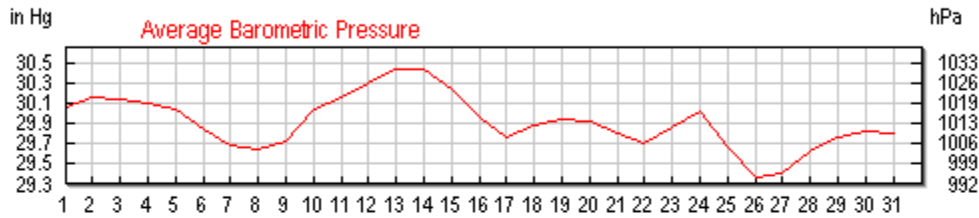

Appendix IV – Historic Weather Data

Appendix IV – Historic Weather Data

History for KNYPORTW3

Schreiber High School, Port Washington, NY. Location is approximately 3.5 miles NNE of Greentree.

Appendix IV – Historic Weather Data

KNYPORTW3 Weather Graph for April 2010

Appendix IV – Historic Weather Data

KNYPORW3 Weather Graph for May 2010

Appendix IV – Historic Weather Data

KNYPORW3 Weather Graph for March 2011

Appendix IV – Historic Weather Data