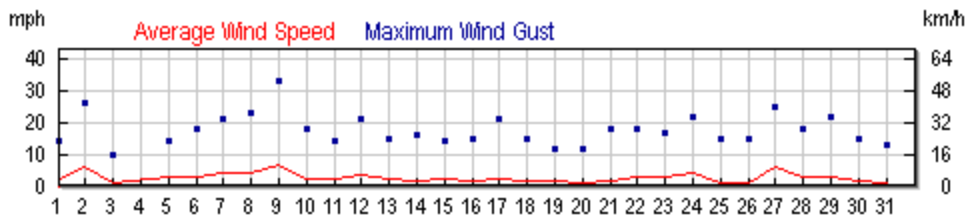

Appendix IV – Historic Weather Data

KNYFLORA1 Weather Graph for April 2012