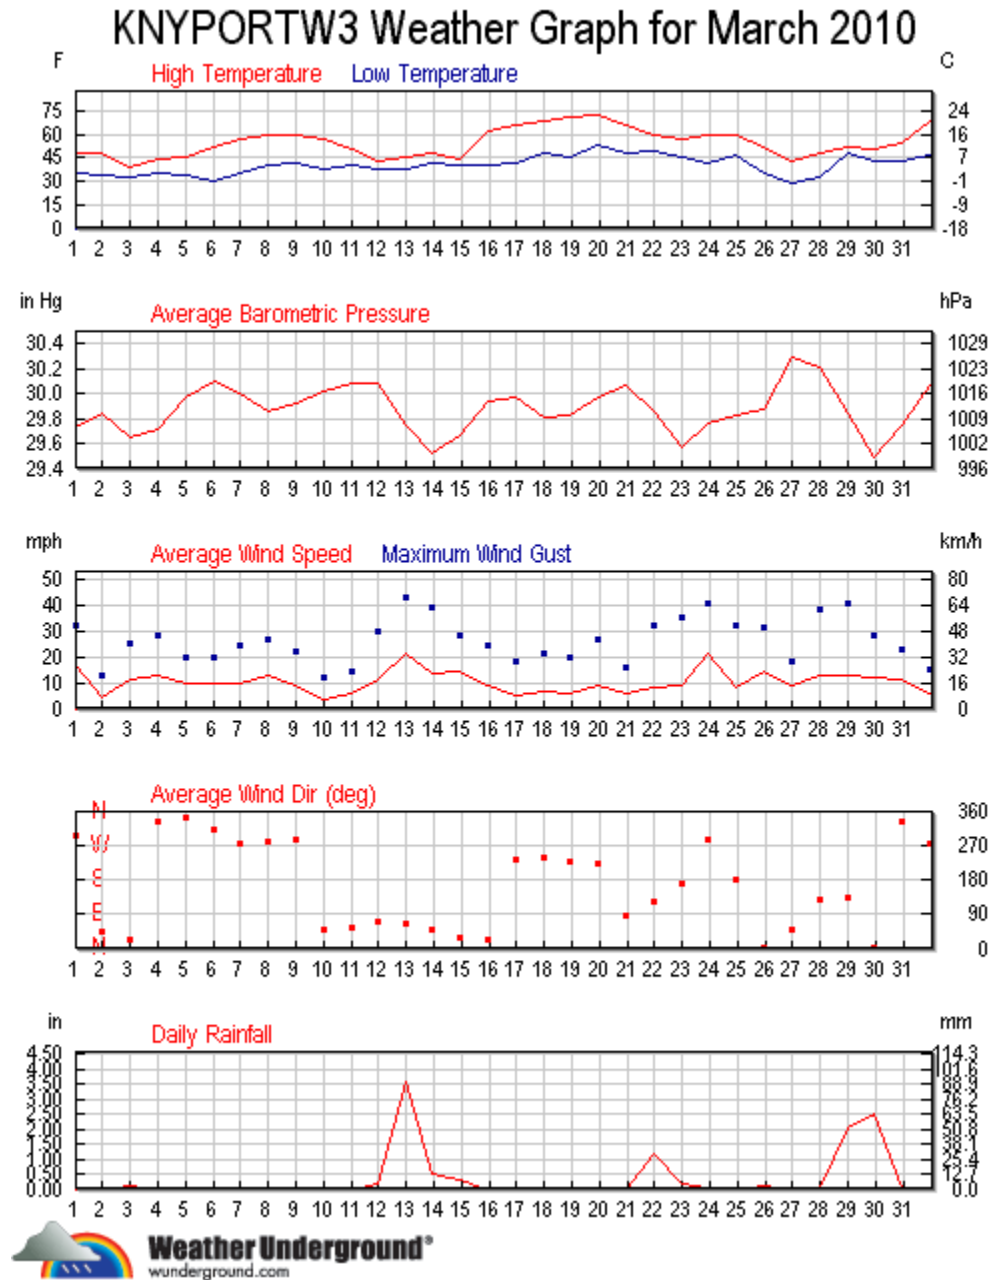

Appendix IV – Historic Weather Data

Appendix IV – Historic Weather Data

History for KNYPORTW3

Schreiber High School, Port Washington, NY. Location is approximately 3.5 miles NNE of Greentree.

Appendix IV – Historic Weather Data

KNYPORTW3 Weather Graph for April 2010

Appendix IV – Historic Weather Data

KNYPORW3 Weather Graph for May 2010

Appendix IV – Historic Weather Data

KNYPORW3 Weather Graph for March 2011

Appendix IV – Historic Weather Data

KNYPORW3 Weather Graph for April 2011

Appendix IV – Historic Weather Data

KNYPORW3 Weather Graph for May 2011

Appendix IV – Historic Weather Data

KNYPORTW3 Weather Graph for March 2012

Appendix IV – Historic Weather Data