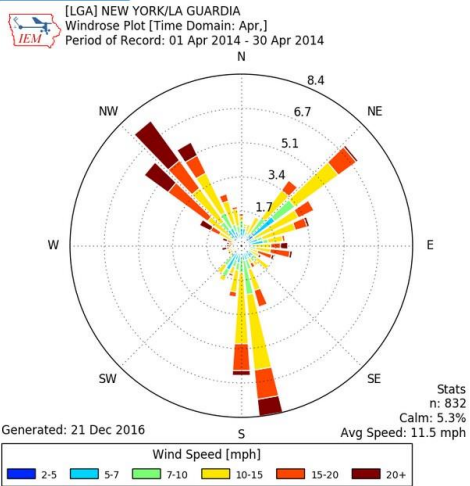

Appendix IV – Historic Weather Data

Appendix IV – Historic Weather Data

History for KNYPORTW3

Schreiber High School, Port Washington, NY. Location is approximately 3.5 miles NNE of Greentree.

Appendix IV – Historic Weather Data

KNYPORTW3 Weather Graph for April 2010

Appendix IV – Historic Weather Data

KNYPORW3 Weather Graph for May 2010

Appendix IV – Historic Weather Data

KNYPORW3 Weather Graph for March 2011

Appendix IV – Historic Weather Data