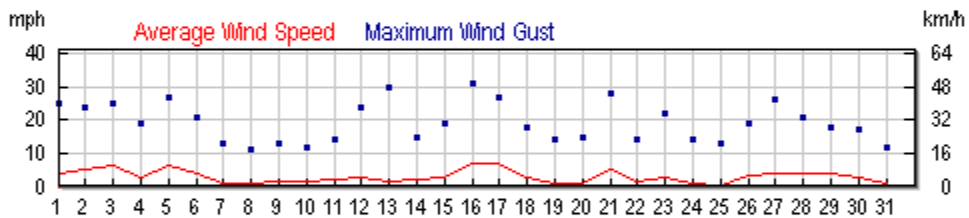

Appendix IV – Historic Weather Data

Weather Station is in Floral Park, about 5 miles south of Greentree

KNYFLORA1 Weather Graph for April 2011