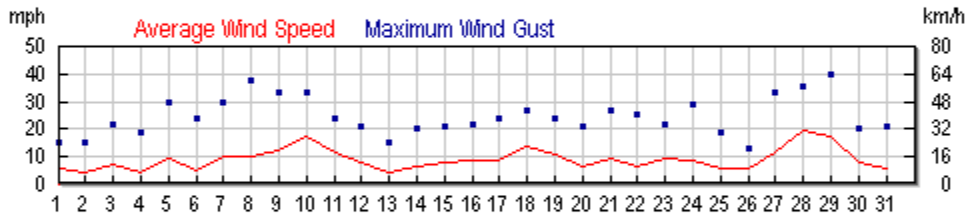

Appendix IV – Historic Weather Data

Appendix IV – Historic Weather Data

History for KNYPORTW3

Schreiber High School, Port Washington, NY. Location is approximately 3.5 miles NNE of Greentree.

Appendix IV – Historic Weather Data

KNYPORTW3 Weather Graph for April 2010

Appendix IV – Historic Weather Data

KNYPORW3 Weather Graph for May 2010

Appendix IV – Historic Weather Data

KNYPORW3 Weather Graph for March 2011

Appendix IV – Historic Weather Data