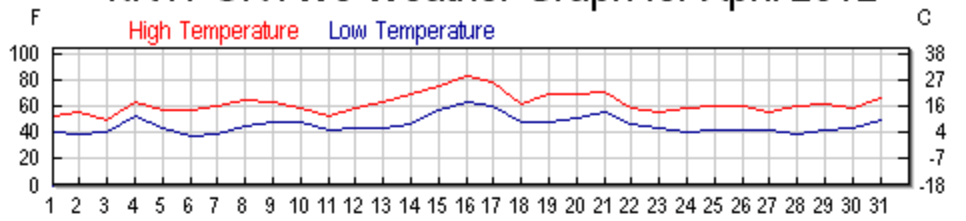

KNYPORTW3 Weather Graph for April 2010

Appendix IV – Historic Weather Data

KNYPORW3 Weather Graph for May 2010

Appendix IV – Historic Weather Data

KNYPORW3 Weather Graph for March 2011

Appendix IV – Historic Weather Data

KNYPORW3 Weather Graph for April 2011

Appendix IV – Historic Weather Data

KNYPORW3 Weather Graph for May 2011

Appendix IV – Historic Weather Data

KNYPORTW3 Weather Graph for March 2012

Appendix IV – Historic Weather Data

KNYPORTW3 Weather Graph for April 2012

Appendix IV – Historic Weather Data

KNYFLORA1 Weather Graph for April 2012

Appendix IV – Historic Weather Data

KNYPORW3 Weather Graph for May 2012

Appendix IV – Historic Weather Data