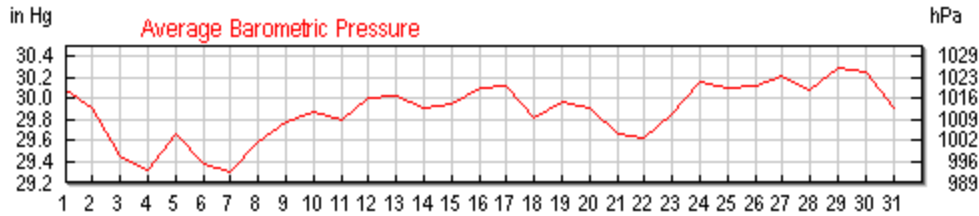

Appendix IV – Historic Weather Data

KNYFLORA1 Weather Graph for April 2009