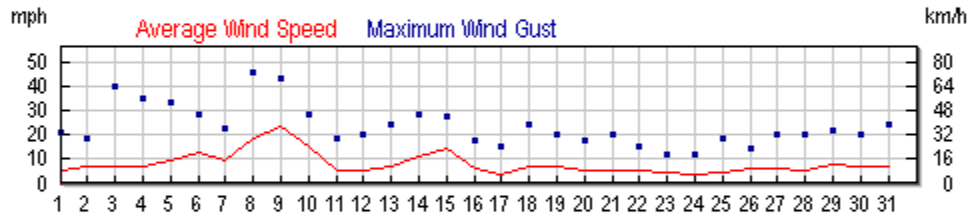

Appendix IV – Historic Weather Data

Appendix IV – Historic Weather Data

History for KNYPORTW3

Schreiber High School, Port Washington, NY. Location is approximately 3.5 miles NNE of Greentree.

Appendix IV – Historic Weather Data

KNYPORTW3 Weather Graph for April 2010

Appendix IV – Historic Weather Data

KNYPORW3 Weather Graph for May 2010

Appendix IV – Historic Weather Data

KNYPORW3 Weather Graph for March 2011

Appendix IV – Historic Weather Data