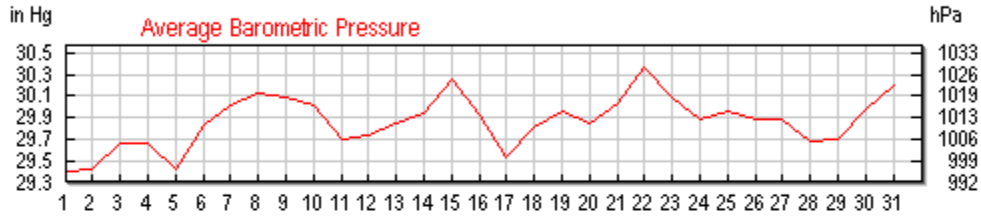

Appendix IV – Historic Weather Data

Weather Station is in Floral Park, about 5 miles south of Greentree

KNYFLORA1 Weather Graph for April 2011