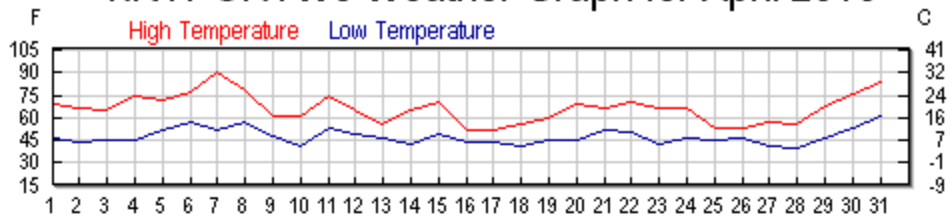

Appendix IV – Historic Weather Data

Appendix IV – Historic Weather Data

History for KNYPORTW3

Schreiber High School, Port Washington, NY. Location is approximately 3.5 miles NNE of Greentree.

Appendix IV – Historic Weather Data

KNYPORTW3 Weather Graph for April 2010

Appendix IV – Historic Weather Data

KNYPORW3 Weather Graph for May 2010

Appendix IV – Historic Weather Data

KNYPORW3 Weather Graph for March 2011

Appendix IV – Historic Weather Data