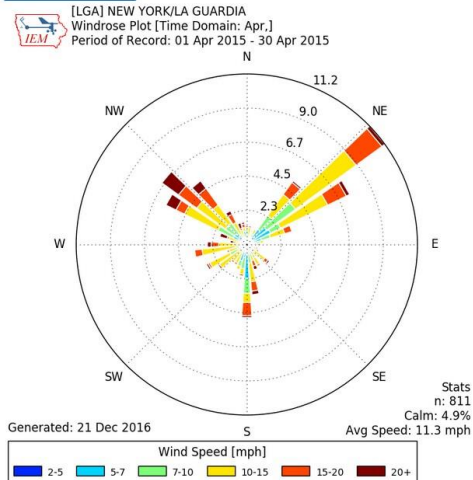

Appendix IV – Historic Weather Data

Appendix IV – Historic Weather Data

History for KNYPORTW3

Schreiber High School, Port Washington, NY. Location is approximately 3.5 miles NNE of Greentree.

Appendix IV – Historic Weather Data

KNYPORTW3 Weather Graph for April 2010

Appendix IV – Historic Weather Data

KNYPORW3 Weather Graph for May 2010

Appendix IV – Historic Weather Data

KNYPORW3 Weather Graph for March 2011

Appendix IV – Historic Weather Data

KNYPORW3 Weather Graph for April 2011

Appendix IV – Historic Weather Data

KNYPORW3 Weather Graph for May 2011

Appendix IV – Historic Weather Data

KNYPORTW3 Weather Graph for March 2012

Appendix IV – Historic Weather Data