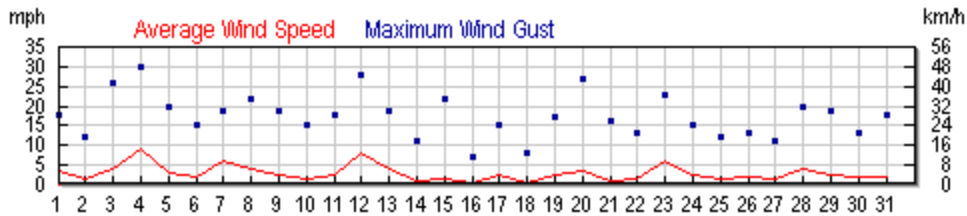

Appendix IV – Historic Weather Data

KNYFLORA1 Weather Graph for April 2009