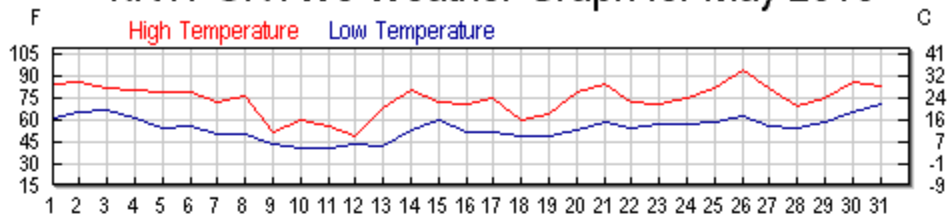

Appendix IV – Historic Weather Data

Appendix IV – Historic Weather Data

History for KNYPORTW3

Schreiber High School, Port Washington, NY. Location is approximately 3.5 miles NNE of Greentree.

Appendix IV – Historic Weather Data

KNYPORTW3 Weather Graph for April 2010

Appendix IV – Historic Weather Data

KNYPORW3 Weather Graph for May 2010

Appendix IV – Historic Weather Data

KNYPORW3 Weather Graph for March 2011

Appendix IV – Historic Weather Data