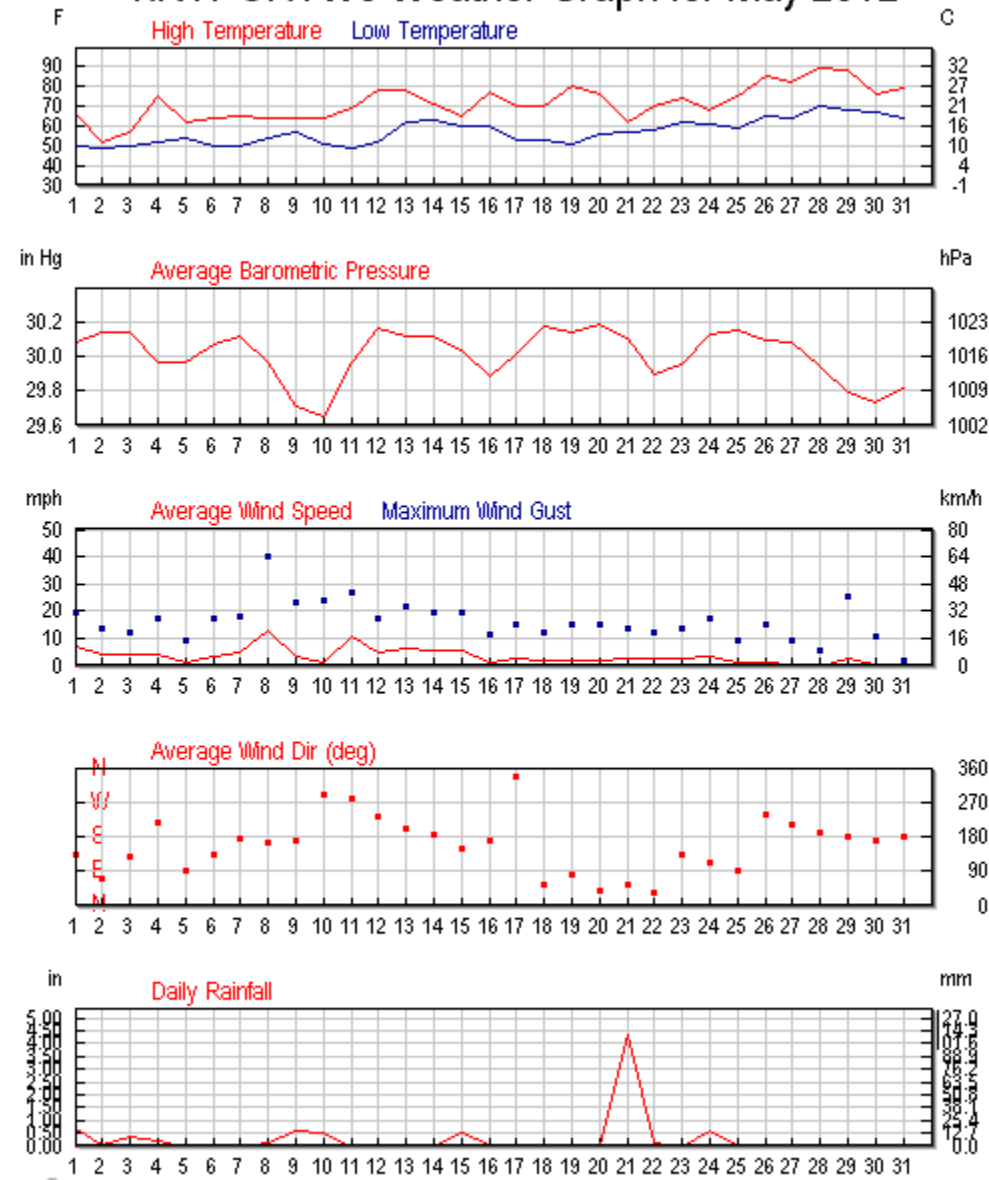

KNYPORTW3 Weather Graph for April 2010

Appendix IV – Historic Weather Data

KNYPORW3 Weather Graph for May 2010

Appendix IV – Historic Weather Data

KNYPORW3 Weather Graph for March 2011

Appendix IV – Historic Weather Data

KNYPORW3 Weather Graph for April 2011

Appendix IV – Historic Weather Data

KNYPORW3 Weather Graph for May 2011

Appendix IV – Historic Weather Data

KNYPORTW3 Weather Graph for March 2012

Appendix IV – Historic Weather Data

KNYPORTW3 Weather Graph for April 2012

Appendix IV – Historic Weather Data

KNYFLORA1 Weather Graph for April 2012

Appendix IV – Historic Weather Data

KNYPORW3 Weather Graph for May 2012

Appendix IV – Historic Weather Data