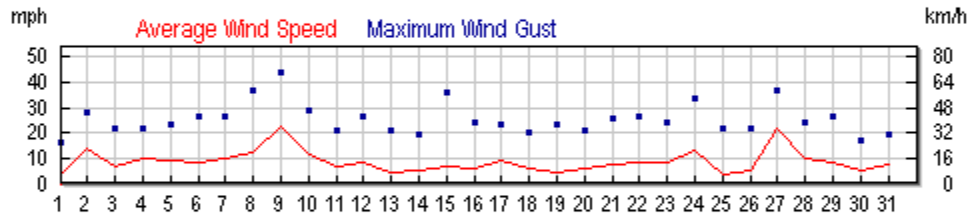

KNYPORTW3 Weather Graph for April 2010

Appendix IV – Historic Weather Data

KNYPORW3 Weather Graph for May 2010

Appendix IV – Historic Weather Data

KNYPORW3 Weather Graph for March 2011

Appendix IV – Historic Weather Data

KNYPORW3 Weather Graph for April 2011

Appendix IV – Historic Weather Data

KNYPORW3 Weather Graph for May 2011

Appendix IV – Historic Weather Data

KNYPORTW3 Weather Graph for March 2012

Appendix IV – Historic Weather Data

KNYPORTW3 Weather Graph for April 2012

Appendix IV – Historic Weather Data

KNYFLORA1 Weather Graph for April 2012

Appendix IV – Historic Weather Data

KNYPORW3 Weather Graph for May 2012

Appendix IV – Historic Weather Data