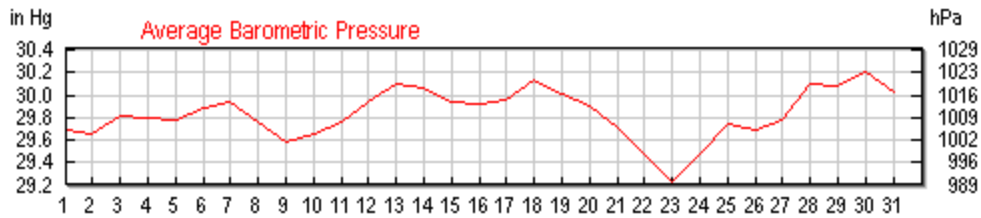

KNYPORTW3 Weather Graph for April 2010

Appendix IV – Historic Weather Data

KNYPORW3 Weather Graph for May 2010

Appendix IV – Historic Weather Data

KNYPORW3 Weather Graph for March 2011

Appendix IV – Historic Weather Data

KNYPORW3 Weather Graph for April 2011

Appendix IV – Historic Weather Data

KNYPORW3 Weather Graph for May 2011

Appendix IV – Historic Weather Data

KNYPORTW3 Weather Graph for March 2012

Appendix IV – Historic Weather Data

KNYPORTW3 Weather Graph for April 2012

Appendix IV – Historic Weather Data

KNYFLORA1 Weather Graph for April 2012

Appendix IV – Historic Weather Data

KNYPORW3 Weather Graph for May 2012

Appendix IV – Historic Weather Data