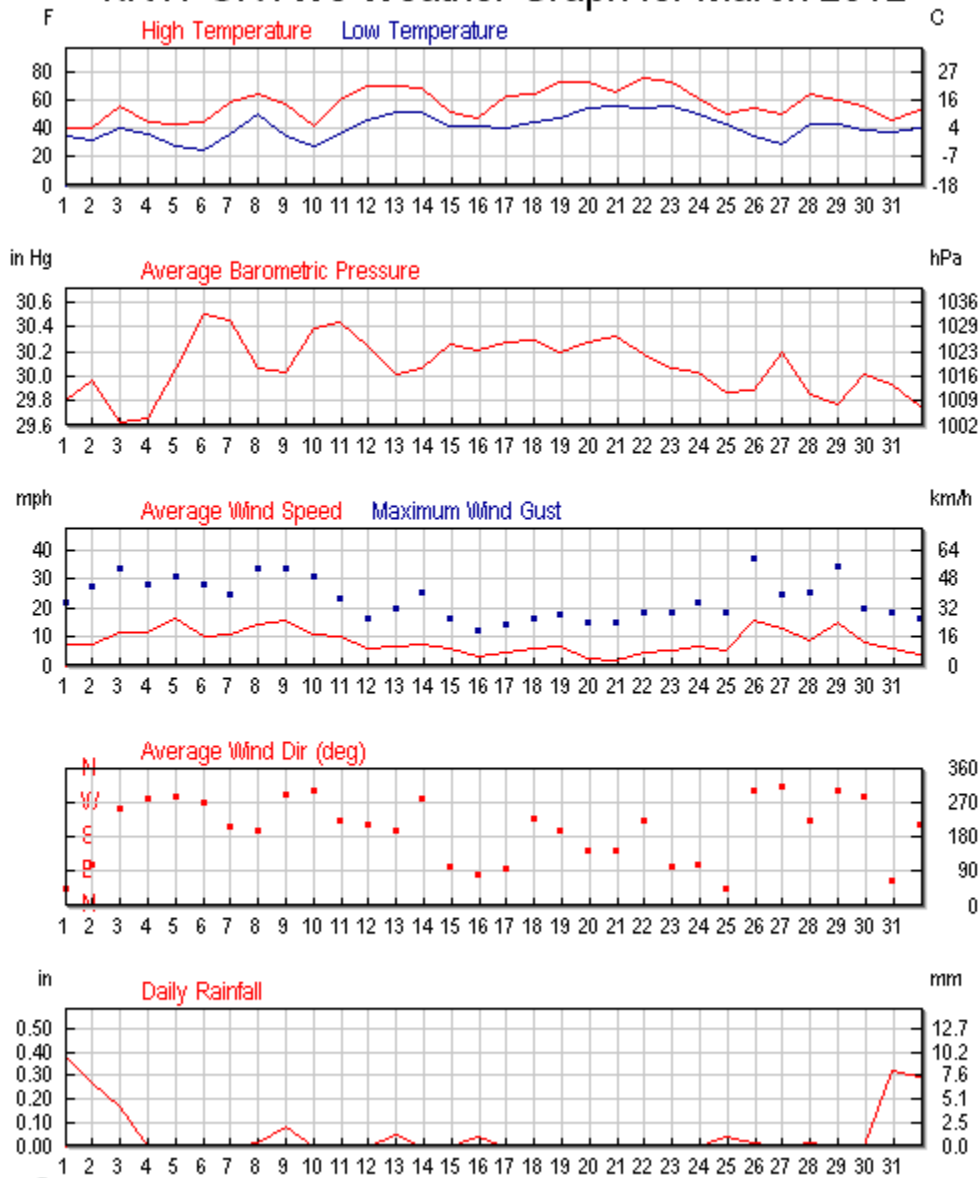

KNYPORTW3 Weather Graph for April 2010

Appendix IV – Historic Weather Data

KNYPORW3 Weather Graph for May 2010

Appendix IV – Historic Weather Data

KNYPORW3 Weather Graph for March 2011

Appendix IV – Historic Weather Data

KNYPORW3 Weather Graph for April 2011

Appendix IV – Historic Weather Data

KNYPORW3 Weather Graph for May 2011

Appendix IV – Historic Weather Data

KNYPORTW3 Weather Graph for March 2012

Appendix IV – Historic Weather Data

KNYPORTW3 Weather Graph for April 2012

Appendix IV – Historic Weather Data

KNYFLORA1 Weather Graph for April 2012

Appendix IV – Historic Weather Data

KNYPORW3 Weather Graph for May 2012

Appendix IV – Historic Weather Data